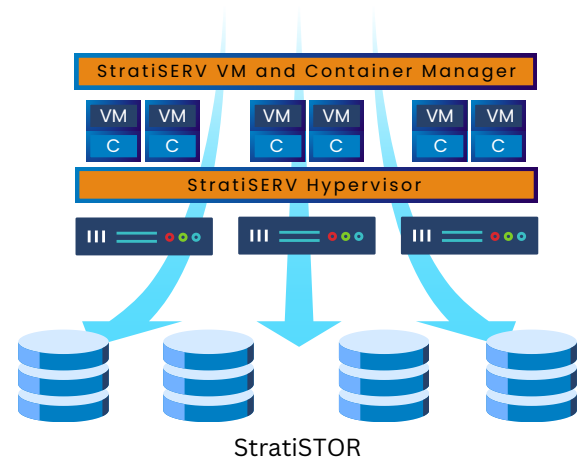

## HyperSTOR Platform

HyperSTOR provides a comprehensive data platform which seamlessly integrates all the essential storage, network, and compute capabilities needed to run workloads at any scale. What sets it apart is its unmatched flexibility and total control over any hardware asset from any vendor, regardless of the deployment model chosen. Whether using a tiered architecture with dedicated StratiSTOR (storage) and StratiSERV (compute) layers, a hyperconverged setup that unifies them into a single platform (HyperSTOR).